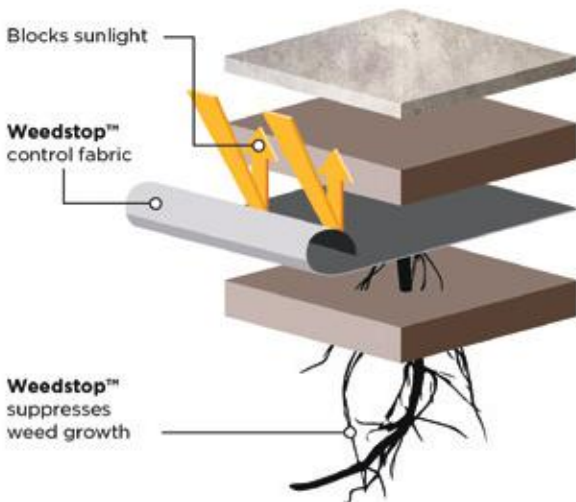

Ultimate 75611 80gsm - Woven

Mini Rolls in Display Boxes