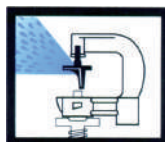

HALF CIRCLE SPRAYER

For irrigation in greenhouses and gardens. Fitted for spraying along the walls of glasshouse, gardens and lawn edges.