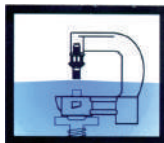

Ideal for Horticulture, Viticulture, Orchards, Greenhouses, Nurseries, Gardens and Flower Beds.

MIST SPRAYER

For irrigation in greenhouses and nurseries. Produces very fine drops and enables excellent water distribution.