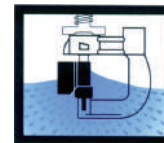

CODE	COLOUR	LTRS/HR	DIAM COVERAGE (M)
120.64-BO-QR	Red	61	7.0
120.64-BO-QG	Green	87	8.5

UPSIDE DOWN ROTOR

For overhead irrigation in greenhouses. Can be fitted with the drainage preventer to avoid dripping when the system is switched off.