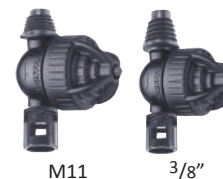

CODE	COLOUR	LTRS/HR	DIAM COVERAGE (M)
120.64-BO-UR	Red	61	8.5
120.64-BO-UL	Blue	103	9.8
120.64-BO-UY	Yellow	128	10.0
120.64-BO-UG	Green	166	10.4

MEDIUM RANGE ROTOR-INVERTED

For overhead irrigation in greenhouses. Can be fitted with the drainage preventer to avoid dripping when the system is switched off.

CODE	COLOUR	LTRS/HR	DIAM COVERAGE (M)
120.64-BO-QR	Red	61	6.4
120.64-BO-QG	Green	87	6.4

SUPER LPD BAYONET

Prevents drainage through emitters. High and low opening and closing pressure. Keeps systems filled with water under pressure. Allow all units to start-up or shut-down simultaneously.

Opening pressure: 1.4 bar
Closing pressure: 0.6 bar

CODE	CONNECTION
120.64-ML-10	M11
120.64-WL-10	3/8"
120.64-BL-10	Barbed
120.64-OL-10	Bayonet

BASES & CONNECTORS

CODE	DESCRIPTION
120.64-T0-00	1/2" Bayonet Base
120.64-W0-00	3/8" ww Bayonet Base
120.64-F0-00	Barbed Bayonet
120.64-M0-00	Male Bayonet
120.64-P0-00	Plug Bayonet
120.64-C0-00	Barbed Connector