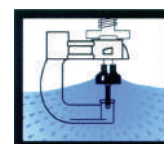

CODE	COLOUR	LTRS/HR	DIAM COVERAGE (M)
120.64-BO-QR	Red	61	6.4
120.64-BO-QG	Green	87	6.4

SUPER LPD BAYONET

Prevents drainage through emitters. High and low opening and closing pressure. Keeps systems filled with water under pressure. Allow all units to start-up or shut-down simultaneously.

Opening pressure: 1.4 bar
Closing pressure: 0.6 bar