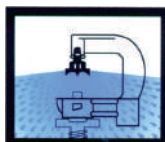

CODE	COLOUR	LTRS/HR	DIAM COVERAGE (M)
120.64-BO-MB	Black	33	2.0
120.64-BO-MR	Red	61	2.4
120.64-BO-MO	Orange	75	2.6
120.64-BO-ML	Blue	103	3.3

SPRAYER

For orchards and gardens. The design enables efficient spraying of wide ranges. Special device seals the nozzle at the end of irrigation.