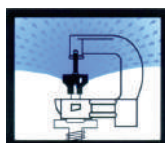

MEDIUM RANGE ROTOR

For gardens. Enables middle range REACH with mini sprinklers positioned at wide distances.