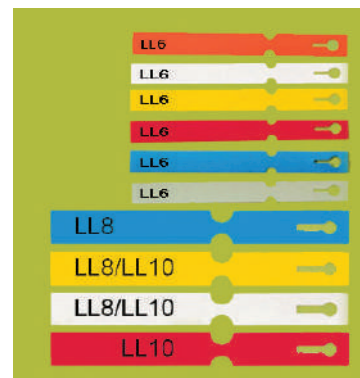

ANGLE HEAD LABELS

CODE	COLOUR / SIZE (CM)	BOX QTY	BARCODE
140.SL190Y	Yellow L19 x 7.5 x 5	50	05391513335655
140.SL275W	White L27 x 13 x 8	50	05391513335662
140.SL275BB	Blackboard L27 x 13 x 8	50	05391513338255
140.SL279BB	Blackboard L28 x 16 x 10	50	05391513339462
140.SL440Y	Yellow L44 x 12.5 x 8	50	05391513335679
140.SL440BB	Blackboard L43 x 12.5 x 8	50	05391513335686
140.SL400R	Red L38 x 10 x 6	50	05391513337802
140.SL400BLK	Black L38 x 10 x 6	50	05391513339448
140.SL400W	White L38 x 10 x 6	50	05391513339455
140.SL500Y	Yellow L53 x 16 x 10	25	05391513337819
140.SL500BB	Blackboard L53 x 16 x 10	25	05391513338264
140.SL650Y	Yellow L65 x 16 x 10	25	05391513337833

For Base - see page 117

WEATHER PROOF MARKER PENS

CODE	DESCRIPTION	BOX QTY	BARCODE
140.WPF	Fine Markers	10	05391513333736
140.WPM	Medium Markers	10	05391513333743
140.WPFD	Double Markers	10	05391513335327
140.CP	Liquid Chalk Pen	2	05391530651349

VINYL LOOP LOCK LABELS

CODE	LENGTH	COLOUR / WRITING AREA (CM)	QTY Per Roll	BARCODE
140.LL6G	16cm	Green 11 x 1.6	1000	05391513338273
140.LL6R	16cm	Red 11 x 1.6	1000	05391513338282
140.LL6BL	16cm	Blue 11 x 1.6	1000	05391513339479
140.LL6Y	16cm	Yellow 11 x 1.6	1000	05391530650526
140.LL6W	16cm	White 11 x 1.6	1000	05391530650533
140.LL6O	16cm	Orange 11 x 1.6	1000	05391530651868
140.LL10W	22cm	White 15 x 2.5	1000	05391513339486
140.LL10Y	22cm	Yellow 15 x 2.5	1000	05391513339493
140.LL10R	22cm	Red 15 x 2.5	1000	05391513339509