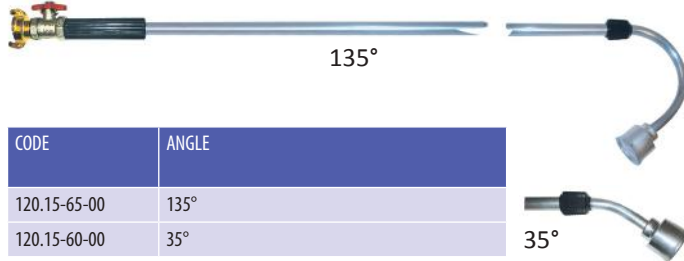

## METAL "SOFT RAIN" LANCE

- Comes complete with metal valve and rose giving an output of 51 L/min at 6 Bar
- 19mm Aluminium Lance
- Outlet: Threaded 3/4" Male

CODE	LENGTH
120.15-20-04	40cm
120.15-20-00	60cm
120.15-20-09	90cm
120.15-20-12	120cm

## TELESCOPIC LANCE

- Extendable from 1.6M to 2.8M giving an output of 51L/min at 6 Bar
- 19mm Aluminium Lance
- Outlet: Threaded 3/4" Male

CODE	ANGLE
120.15-65-00	135°
120.15-60-00	35°

## SMALL ALLOY ROSE

CODE	CONNECTION
120.15-00-05F	3/4" Female