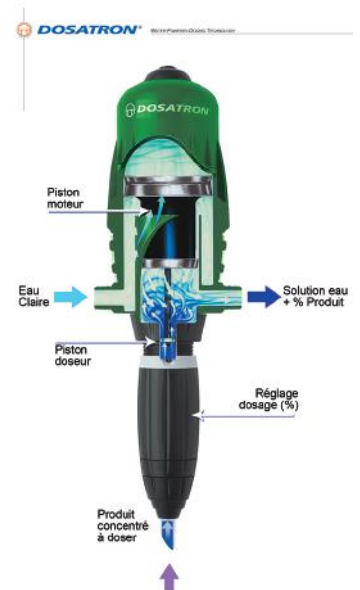

The choice of dispenser depends on the pressure and flow rate of the water supply, the concentrations used and the general structure of your installation. Our multipurpose dispensers can be installed either in greenhouses or in open fields, but also for more specific uses. The dispenser can be installed directly in the water line or on a by-pass to meet your requirements.