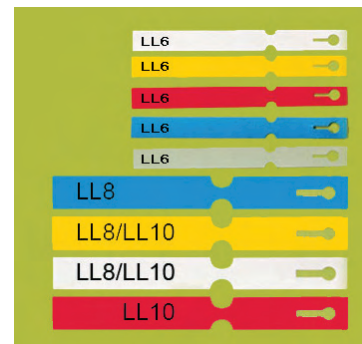

ANGLE HEAD LABELS

| CODE | COLOUR / SIZE (CM) | BOX QTY | BARCODE |
|--------------|---------------------------|---------|----------------|
| 140.SL190Y | Yellow L19 x 7.5 x 5 | 50 | 05391513335655 |
| 140.SL275W | White L27 x 13 x 8 | 50 | 05391513335662 |
| 140.SL275BB | Blackboard L27 x 13 x 8 | 50 | 05391513338255 |
| 140.SL279BB | Blackboard L28 x 16 x 10 | 50 | 05391513339462 |
| 140.SL440Y | Yellow L44 x 12.5 x 8 | 50 | 05391513335679 |
| 140.SL440BB | Blackboard L43 x 12.5 x 8 | 50 | 05391513335686 |
| 140.SL400R | Red L38 x 10 x 6 | 50 | 05391513337802 |
| 140.SL400BLK | Black L38 x 10 x 6 | 50 | 05391513339448 |
| 140.SL400W | White L38 x 10 x 6 | 50 | 05391513339455 |
| 140.SL500Y | Yellow L53 x 16 x 10 | 25 | 05391513337819 |
| 140.SL500BB | Blackboard L53 x 16 x 10 | 25 | 05391513338264 |
| 140.SL650Y | Yellow L65 x 16 x 10 | 25 | 05391513337833 |

For Base - see page 151

WEATHER PROOF MARKER PENS

| CODE | DESCRIPTION | BOX QTY | BARCODE |
|----------|------------------|---------|----------------|
| 140.WPF | Fine Markers | 10 | 05391513333736 |
| 140.WPM | Medium Markers | 10 | 05391513333743 |
| 140.WPFD | Double Markers | 10 | 05391513335327 |
| 140.CP | Liquid Chalk Pen | 2 | 05391530651349 |

| CODE | LENGTH | COLOUR / WRITING AREA (CM) | QTY Per Roll | BARCODE |
|-----------|--------|----------------------------|--------------|----------------|
| 140.LL6G | 16cm | Green 11 x 1.6 | 1000 | 05391513338273 |
| 140.LL6R | 16cm | Red 11 x 1.6 | 1000 | 05391513338282 |
| 140.LL6BL | 16cm | Blue 11 x 1.6 | 1000 | 05391513339479 |
| 140.LL6Y | 16cm | Yellow 11 x 1.6 | 1000 | 05391530650526 |
| 140.LL6W | 16cm | White 11 x 1.6 | 1000 | 05391530650533 |
| 140.LL10W | 22cm | White 15 x 2.5 | 1000 | 05391513339486 |
| 140.LL10Y | 22cm | Yellow 15 x 2.5 | 1000 | 05391513339493 |
| 140.LL10R | 22cm | Red 15 x 2.5 | 1000 | 05391513339509 |