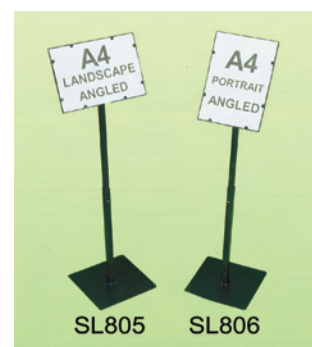

TELESCOPIC ADJUSTABLE CARD HOLDERS

Adjusts in 10cm stages from 60cm to about 90cm by extending or retracting the inner stem. Eight buttons hold the card securely. The stem of the Card Holder fits into a 25cm square base which is very sturdy and stable. It can be screwed down or plants can be placed on the base for support in windy situations. Made from a highly UV resilient black durable plastic.

CODE	CARD SIZE	HEAD STYLE	BOX QTY	BARCODE
140.SL805	A4 (210 x 297mm)	Angled (Landscape)	25	05391513338291
140.SL806	A4 (210 x 297mm)	Angled (Portrait)	25	05391513338304