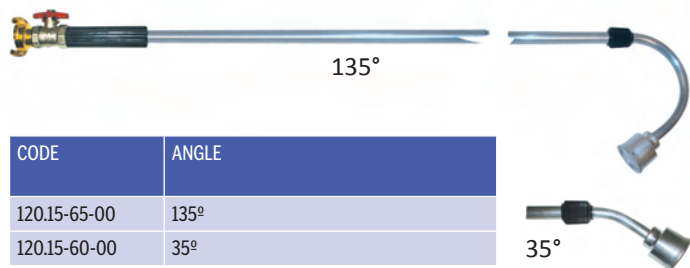

METAL "SOFT RAIN" LANCE

- Comes complete with metal valve and rose giving an output of 51 L/min at 6 Bar
- 19mm Aluminium Lance
- Outlet: Threaded 3/4" Male

CODE	LENGTH
120.15-20-04	40cm
120.15-20-00	60cm
120.15-20-09	90cm
120.15-20-12	120cm

TELESCOPIC LANCE

- Extendable from 1.6M to 2.8M giving an output of 51L/min at 6 Bar
- 19mm Aluminium Lance
- Outlet: Threaded 3/4" Male

CODE	ANGLE
120.15-65-00	135°
120.15-60-00	35°

SMALL ALLOY ROSE

CODE	CONNECTION
120.15-00-05F	3/4" Female

LARGE ALLOY ROSE

CODE	CONNECTION
120.15-00-07F	Standard 3/4" Female
120.15-00-06F	1mm Coarse 3/4" Female

LARGE PLASTIC ROSE

CODE	CONNECTION
120.15-00-09F	3/4" Female

Nipples & Adaptors

Ball for GEKA Lances

(For connecting Roses and Nozzles to Spray Lances)

METAL BALL VALVE

CODE
120.15-21-50

- Male Thread 3/4"
- Female Thread 3/4"

PLASTIC BALL VALVE

CODE
120.15-25-50

- Male Thread 3/4"
- Female Thread 3/4"

Spray Guns