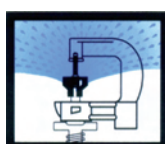

MEDIUM RANGE ROTOR

For gardens. Enables middle range rEACH with mini sprinklers positioned at wide distances.

CODE	COLOUR	LTRS/HR	DIAM COVERAGE (M)
120.64-BO-QR	Red	61	7.0
120.64-BO-QG	Green	87	8.5

EXTRA RANGE ROTOR

For orchards and nurseries. Enables excellent distribution with sprinklers positioned at very wide distances.