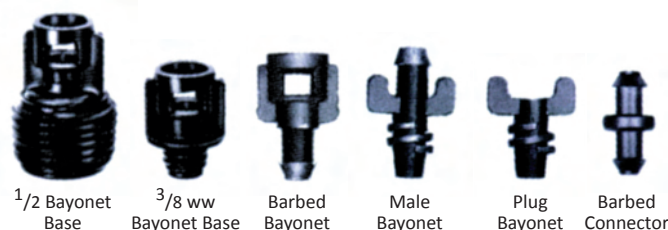

Opening pressure: 1.4 bar
Closing pressure: 0.6 bar

CODE	CONNECTION
120.64-ML-10	M11
120.64-WL-10	3/8"
120.64-BL-10	Barbed
120.64-OL-10	Bayonet

BASES & CONNECTORS

CODE	DESCRIPTION
120.64-T0-00	1/2" Bayonet Base
120.64-W0-00	3/8" ww Bayonet Base
120.64-F0-00	Barbed Bayonet
120.64-M0-00	Male Bayonet
120.64-P0-00	Plug Bayonet
120.64-C0-00	Barbed Connector

1/2 Bayonet Base 3/8 ww Bayonet Base Barbed Bayonet Male Bayonet Plug Bayonet Barbed Connector

This is a selection of our irrigation products. For a full listing see the Irrigation section on our website www.dekerhort.ie