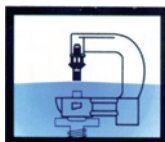

CODE	COLOUR	LTRS/HR	DIAM COVERAGE (M)
120.64-BO-MB	Black	33	2.0
120.64-BO-MR	Red	61	2.4
120.64-BO-MO	Orange	75	2.6
120.64-BO-ML	Blue	103	3.3
120.64-BO-MG	Green	166	4.4

SPRAYER

For orchards and gardens. The design enables efficient spraying of wide ranges. Special device seals the nozzle at the end of irrigation.