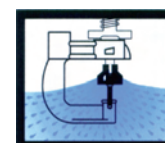

CODE	COLOUR	LTRS/HR	DIAM COVERAGE (M)
120.64-BO-QR	Red	61	6.4
120.64-BO-QG	Green	87	6.4

SUPER LPD BAYONET

Prevents drainage through emitters. High and low opening and closing pressure. Keeps systems filled with water under pressure. Allow all units to start-up or shut-down simultaneously.

Opening pressure: 1.4 bar
Closing pressure: 0.6 bar