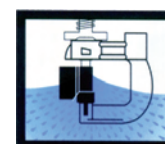

CODE	COLOUR	LTRS/HR	DIAM COVERAGE (M)
120.64-BO-RL	Blue	103	9.4
120.64-BO-RY	Yellow	128	9.6
120.64-BO-RG	Green	166	10.2

UPSIDE DOWN ROTOR

For overhead irrigation in greenhouses. Can be fitted with the drainage preventer to avoid dripping when the system is switched off.