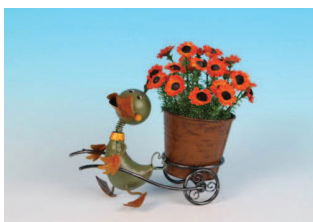

208.GAL008

208.GAL006

208.GAL007

208.GAL012

208.GAL011

208.GAL013

208.GAL005

CODE	DESCRIPTION	SIZE (CMs)	BOX QTY	BARCODE
208.GAL006	Bee with Welcome Flower	26 x 14 x 50	8	05391513336584
208.GAL007	Dog with 2 Flower Pots	34.5 x 20 x 19	8	05391513336591
208.GAL008	Cat with 2 Flower Pots	34.5 x 20 x 19	8	05391513336607
208.GAL011	Duck Pushing a Handtruck	21.5 x 9 x 14	4	05391513338137
208.GAL012	Duck Pulling a Handtruck	21.5 x 9 x 14	4	05391513338144
208.GAL013	Bee & Tool by Flower Pot	18.5 x 10 x 12.5	3	05391513338151
208.GAL005	Bee on a Bike	34 x 11.5 x 32	4	05391513336577